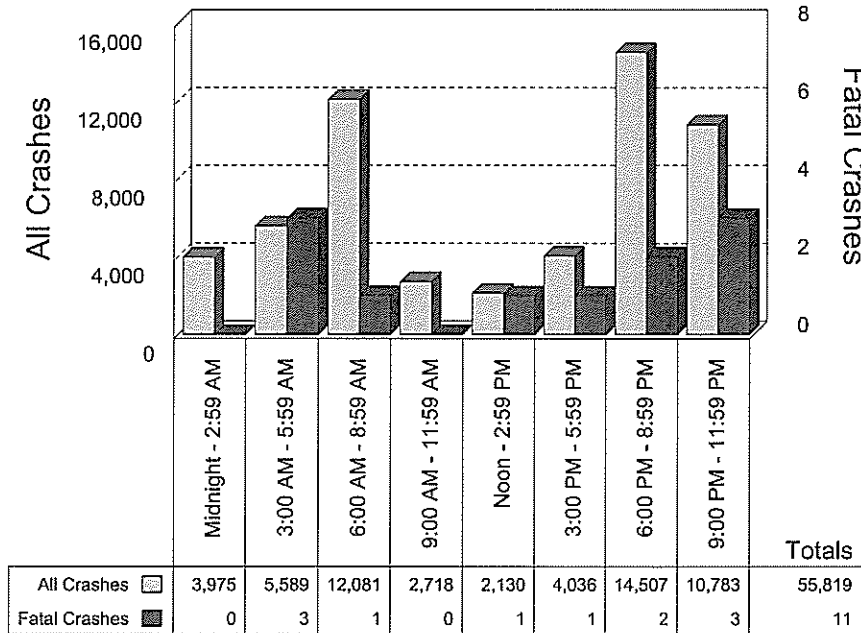

LIGHT CONDITION AND TIME OF DAY IN MOTOR VEHICLE-DEER CRASHES

LIGHT CONDITION	All Crashes		Fatal Crashes		Injury Crashes			PDO Crashes
	Number	% of Total	Number	% of Fatal	A	B	C	
Daylight	11,861	21.2	2	18.2	41	159	200	11,459
Dawn	4,834	8.7	0	0.0	1	28	69	4,736
Dusk	2,564	4.6	1	9.1	7	14	32	2,510
Dark – Lighted	2,103	3.8	0	0.0	3	10	29	2,061
Dark – Unlighted	33,889	60.7	8	72.7	50	175	452	33,204
Other/Unknown	616	1.1	0	0.0	0	1	6	609
Total	55,867	100.0	11	100.0	102	387	788	54,579

Time and Severity of Motor Vehicle - Deer Crashes

NOTE: Time and Severity chart excludes 48 crashes where time of day is unknown.